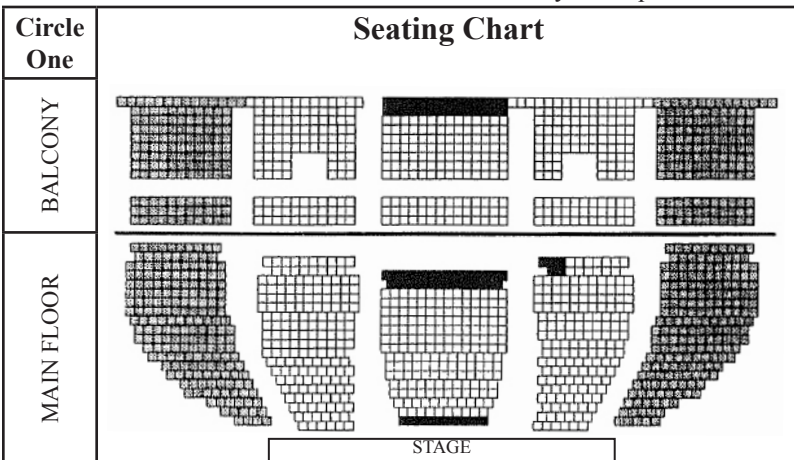

Les Misérables

Student Edition
June 25-28

Back by popular demand, the youth of CUTC will perform this epic story recounting the struggle against adversity in 19th century France. Follow the life and struggle of Jean Valjean as he rises from thief to mayor and adoptive father and battles the relentless Inspector Javert. Only years later, after Valjean proves his mettle during a bloody student uprising and saves the life of a young man hopelessly in love with Valjean's adopted daughter, does the ex-convict finally feel fully re-deemed. A drama featuring: 'On My Own', 'Stars', 'Do You Hear The People Sing', 'Master Of The House', and 'Bring Him Home'.

Catch the fourth annual all-student production!
See the reverse side for season ticket info.

Tickets also on sale at the Virginia Theatre Box Office 203 West Park Ave., Champaign, IL 61820	ADULT $19	SENIOR (55+) $17	STUDENT (with I.D.) $17	CHILD (12/Under) $6	TOTAL
Thursday, June 25 at 7:30 p.m.					
Friday, June 26 at 7:30 p.m.					
Saturday, June 27 at 7:30 p.m.					
Sunday, June 28 at 2:30 p.m.					

$1 per ticket goes directly to the Virginia Theatre renovation fund.

Shaded areas represent general admission tickets which are only sold at the Virginia Theatre.

If you wish to request specific seats, feel free to mark where you would be seated. We will TRY to accommodate your requests.

Make an additional tax-deductible donation

$1 per ticket credit card fee

TOTAL ENCLOSED

NAME _____

ADDRESS _____

CITY, STATE, ZIP _____

PHONE _____

EMAIL _____

☐ Please add me to your mailing list!

Check ☐ Visa ☐ MasterCard ☐ Exp.Date _____

Card# _____

Cardholder Signature _____

3-Digit Card Verification# _____

Checks payable to CU Theatre Company.

Return Order Form to: CUTC, P.O. Box 6104, Champaign, IL 61826 with a self-addressed stamped envelope.

Ticket Policy

- Reserved seating tickets sold on a first-come, first-serve basis.
- NO REFUNDS OR EXCHANGES
- Tickets held at the door only if purchased by credit card.

The Champaign Urbana Theatre Company is a not-for-profit organization. Our productions are funded in part by a grant from the Illinois Arts Council.