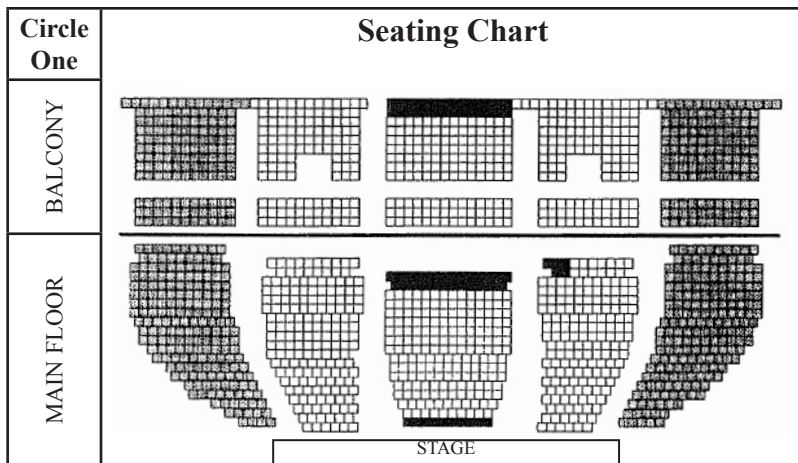

Return Order Form to: CUTC, P.O. Box 6104, Champaign, IL 61826 with a self-addressed stamped envelope.

Ticket Policy

- Reserved seating tickets sold on a first-come, first-serve basis.
- NO REFUNDS OR EXCHANGES
- Tickets held at the door only if purchased by credit card.

Questions? Call 344-3884 or e-mail manager@cutc.org

The Champaign Urbana Theatre Company is a not-for-profit organization. Our productions are funded in part by a grant from the Illinois Arts Council.

NAME _____

ADDRESS _____

CITY, STATE, ZIP _____

PHONE _____

EMAIL _____

☐ Please add me to your mailing list!

Check ☐ Visa ☐ MasterCard ☐ Exp.Date _____

Card# _____

Cardholder Signature _____

3-Digit Card Verification# _____

Checks payable to CU Theatre Company.